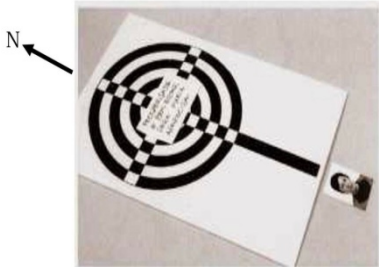

CHAKRA CLEANING

Made to help cleanse and realign the chakras.

- ✓ Place the baton in the center of the triangle for 3 hours a day for at least a month

CROSS OF ATLANTIS

Atlantis, never forgotten mythical place.
This RADIONIC graphic is a representation of that place, showing the three circular walls around the island. The tree of the cross is the great access channel.

- ✓ This graph is provided with very strong emission power, it must be oriented on the NORTH-SOUTH axis as illustrated.
- ✓ Place the components that form the information or intent in the center of the graph, the witness can also be a photo that must be placed SOUTH at the end of the long arm of the cross.
- ✓ Measure the transmission time with the pendulum.