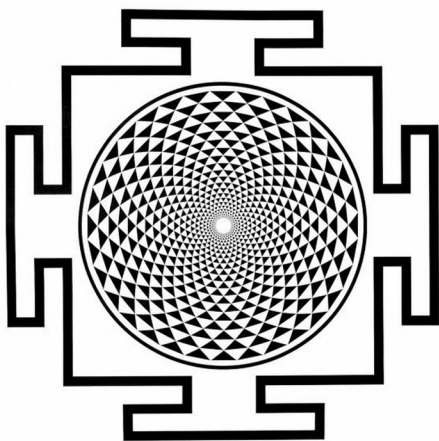

THE MAIN 20 GRAPHS USED IN RADIONICS

Cav. Luigi Albano
Il pendolo dalla A alla Z
Pubblicazione 4/2022

THE MAIN 20 GRAPHS USED IN RADIONICS

Attention, the Radionics graphics
it must only be used with the
guidance from a qualified professional

VORTICE/TOURBILLION

it helps the person using it to achieve material goals. Specially created for obtaining material goods, financial improvement, employment, etc. Based on the shape of its arcs, this graph functions as a "precipitator of material goods".

- ✓ Place your testimony (a photo) in the center of the graph

YANTRA

Yantra is used to clean objects, send information, create informed water and medicaments. Place the diagram towards the north, the object to be cleaned in the center and measure time with the pendulum.