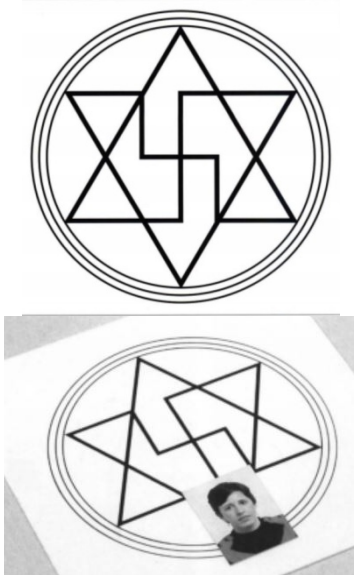

- ✓ Place your testimony (a photo) in the center of the graph

YANTRA

Yantra is used to clean objects, send information, create informed water and medicaments. Place the diagram towards the north, the object to be cleaned in the center and measure time with the pendulum.

- ✓ For individual protection, place the testimony you want to protect at the center. This graph does not cause saturation.

Minime dimensioni grafico
18 x 30 cm

YAVE'

YAVE was created by Jean de La Foye, a well-known French diviner. Hebrew is a language with special properties. Written Hebrew emits in form wave vibrations the value of words from forms and from the combination of characters. The "YAVE" is a neutralizing graphic of "waves of magic", created by any process of ritual magic or any type of psychic attack. Furthermore, it is a very simple graphic to use, just put a "testimony" in the center of the graph. That is to say, enough to neutralize any kind of negative influence coming from ritual magic.

- ✓ ☑ It can also be used in combination with some psychic self-defense techniques, further increasing their effectiveness.

SOLOMON SEAL

Solomon's seal has been used for a variety of esoteric purposes over the centuries. And its use as a symbol of protection is known.