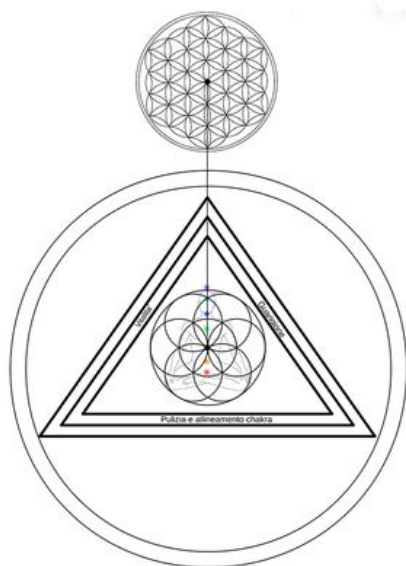

CHAKRA CLEANING

Made to help cleanse and realign the chakras.

- ✓ Place the baton in the center of the triangle for 3 hours a day for at least a month