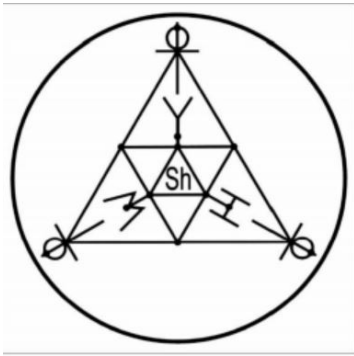

SCAAP (second version)

This device can be used in the most varied situations, in the case of magical protection applications it is sufficient to place one or more SCAPs inside a room to obtain a good level of protection.

- ✓ For individual protection, place the testimony you want to protect at the center. This graph does not cause saturation.