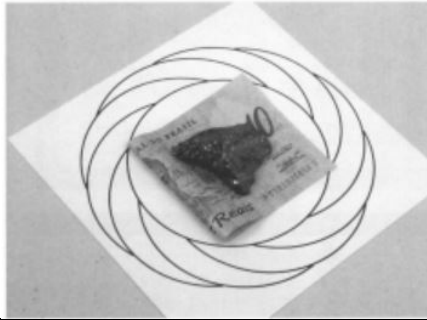

THE MAIN 20 GRAPHS USED IN RADIONICS

Cav. Luigi Albano
Il pendolo dalla A alla Z
Pubblicazione 4/2022

THE MAIN 20 GRAPHS USED IN RADIONICS

Attention, the Radionics graphics
it must only be used with the
guidance from a qualified professional

Handout translated into English by google translator, so forgive any mistakes

	<p style="text-align: center;"><u>UNPREGNANT</u></p> <p><u>Used to cleanse and purify astral or deleterious energies from objects, people, animals and plants.</u></p> <ul style="list-style-type: none"> ✓ <u>Enhance, concentrate and cleanse testimonials.</u> ✓ <u>Acts in combination with treatments in infectious processes or intoxications.</u>
	<p style="text-align: center;"><u>DECAGON</u></p> <p><u>The regular 10-sided polygon represents the materialization of perfection.</u></p> <ul style="list-style-type: none"> ✓ <u>Enhance other graphics, enhance, focus and clean up testimonials.</u> ✓ <u>It allows the production of substances, concrete or abstract by resonance</u> ✓ <u>Activate individual protection</u> ✓ <u>Average time of strengthening between 10/15 minutes in the case of testimonies such as stones, colors, people.</u>
	<p style="text-align: center;"><u>DOUBLE DECAGON</u></p> <p><u>Starting from the idea of enhancing the word-testimony in the decagon, F. and W. Servranx were led to investigate decagons with even more powerful materialization effects, such as the double decagon, with 50 and 60 mm rays. With that, the recovery time was shortened, and a lot.</u></p> <p><u>It was immediately noticed that such a device allowed impregnations from a simple testimony of words, impregnations that could be successfully used as remedies!</u></p>

- ✓ Place your testimony (a photo) in the center of the graph

YANTRA

Yantra is used to clean objects, send information, create informed water and medicaments. Place the diagram towards the north, the object to be cleaned in the center and measure time with the pendulum.