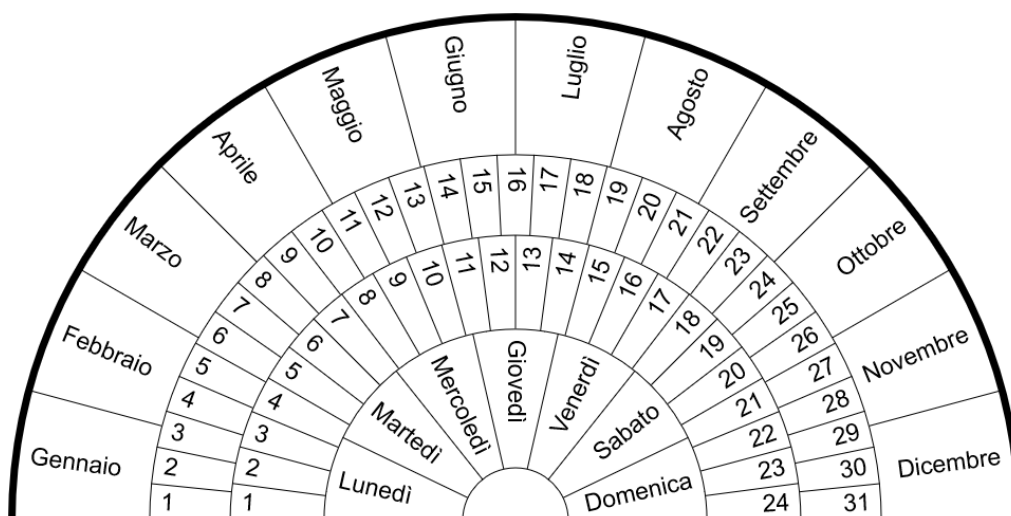

crea con subtil.net